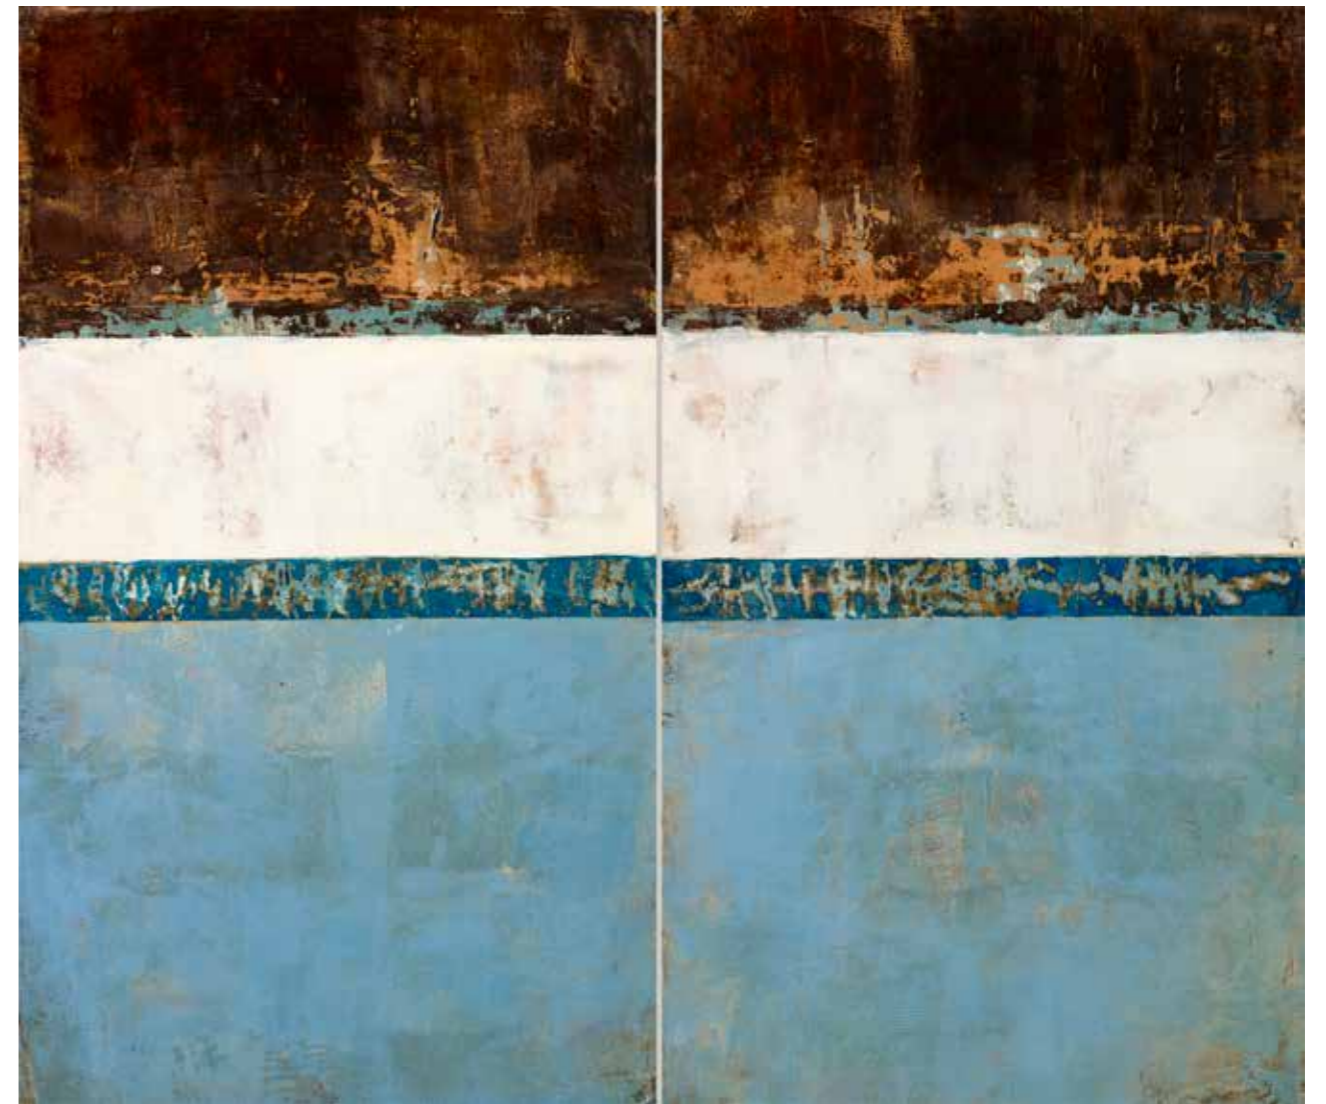

About the process...

Balbinot works with different mediums such as oil, and the mix of cold and hot beeswax, also known as encaustic. Encaustic is a medium that dates back to the Greco Romans and requires the use of heat to fuse each layer application. Her process is complex and requires many months to reach completion. Techniques such as solvent reduction, the use of organic materials and aggregates, such as dry pigments or marble dust, are mixed directly with the paint, allowing her to create rich and vibrant patinas of textures and colors. The crafting of these intricate and complex surfaces emphasizes the physicality of the material.

Balbinot is self-taught. Over the years she has been perfecting her skills via numerous workshops, classes and mentorships, which has resulted in an ongoing progression of her work. She has collaborated on residential and commercial commissions in Canada and in the United States and has collectors in both North America and Europe. Currently the artist shows her work in regional galleries and selected curated exhibits.

Verona I & II, (Terra Collection) 36x48 Diptych, oil and cold wax on panel, 2021

RECENT PRESS RELEASES

2021

Artist Feature in [Artsy Shark](#) - November 2021

Juried top 12 finalists of the recent "Solo Art Series" #17 Art Competition with LightSpaceTime Gallery- [Press Release](#)

2020

Read about Journey Through Medieval Italy solo virtual exhibit in [The Rickie Report](#)

[Interview](#) with Artist Curator Sergio Gomez, November 2020

Wellington Art Society Virtual group exhibit September 14 - October 16, 2020 / Exhibit link / [PRESS RELEASE](#)

2019

[Encaustic Arts Magazine, Volume 12 Issue 1](#)