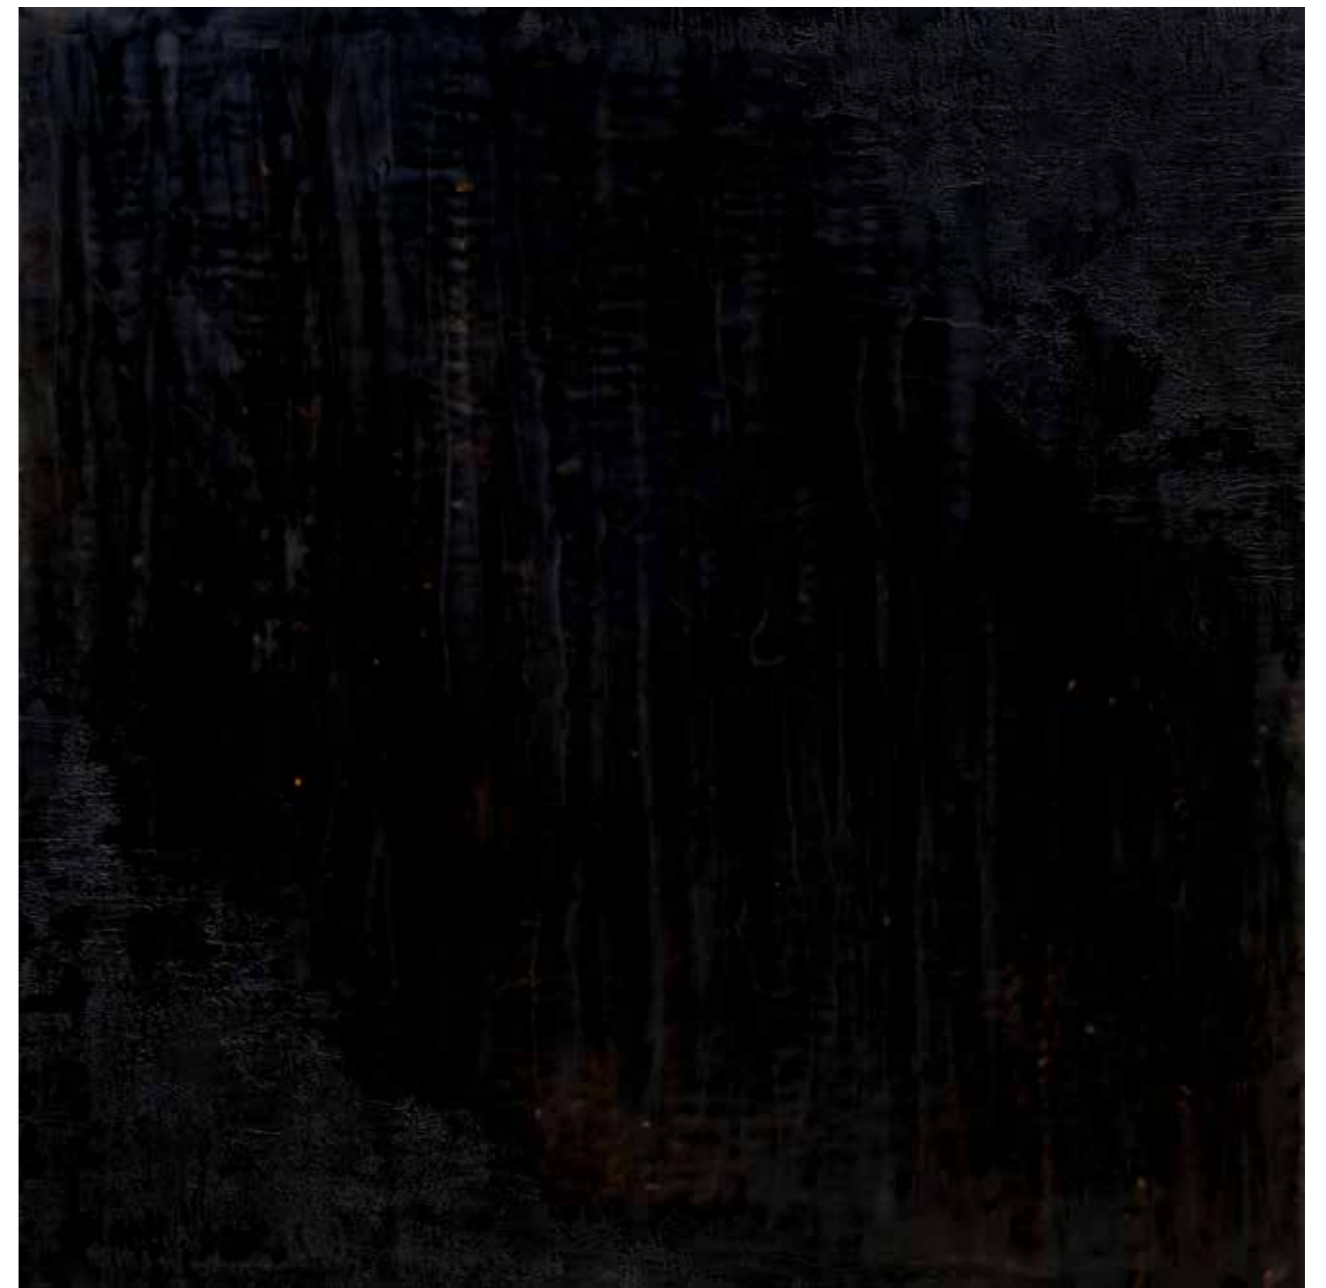

Joti II (Divine Light), 45x45, encaustic on panel, 2022

Joti II (Divine Light) In Situ - 2022

SOHAM SOLO EXHIBIT SEPTEMBER 2022 - CORAZON CONTEMPORARY, SANTA FE, NM

Tamas (Darkness) In Situ - 2022

Tamas (Darkness), 45x45, encaustic on panel, 2022